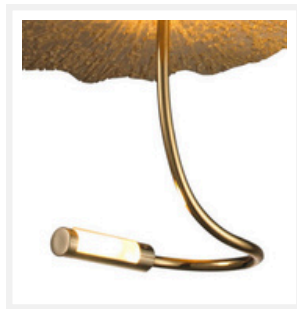

ZEST LIGHTING

Turned On

AVIARY

Gold Falling Leaf Pendant Light

PRODUCT DETAILS

- Type: Pendant Light
- Material: Stainless Steel, Iron
- Colour: Gold

DIMENSIONS

- Fixture Diameter: 200mm
- Fixture Height: 150mm