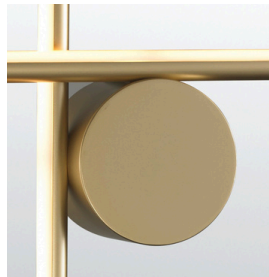

ZEST LIGHTING

Turned **On**

AXIS

Matt Gold Modern LED Wall Lamp

PRODUCT DETAILS

- Type: Wall Light
- Room List / Usage: Bedroom, Hallway, Lounge (Indoor)
- Material: Aluminium, Iron, Silicone
- Colour: Gold

DIMENSIONS

- Overall Length: 780mm
- Overall Height: 630mm
- Backplate Diameter: 140mm
- Net Weight: 1.7kg

LAMPING INFORMATION

- Voltage Input: 240V
- Max. Wattage: 13W
- Light Source: LED Strips
- Colour Temperature: 3000K
- Lumens Output: 1040lm
- Dimmable: No
- Ingress Protection (IP Rating): IP20