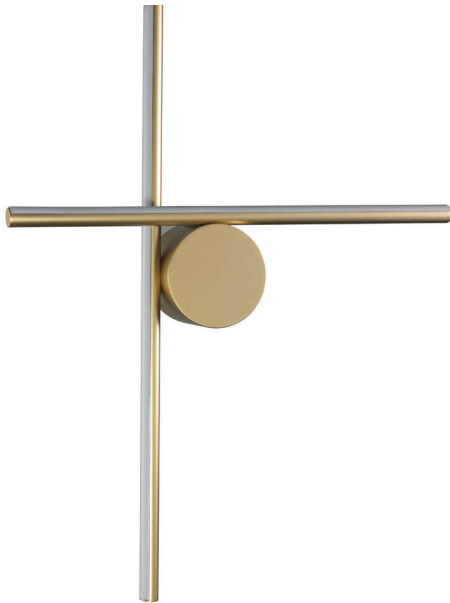

ZEST LIGHTING

Turned **On**

AXIS

Matt Gold Modern LED Wall Lamp

PRODUCT DETAILS

- Type: Wall Light
- Room List / Usage: Bedroom, Hallway, Lounge (Indoor)
- Material: Aluminium, Iron, Silicone
- Colour: Gold

DIMENSIONS

- Overall Length: 780mm
- Overall Height: 630mm
- Backplate Diameter: 140mm
- Net Weight: 1.7kg

LAMPING INFORMATION

- Voltage Input: 240V
- Max. Wattage: 13W
- Light Source: LED Strips
- Colour Temperature: 3000K
- Lumens Output: 1040lm
- Dimmable: No
- Ingress Protection (IP Rating): IP20