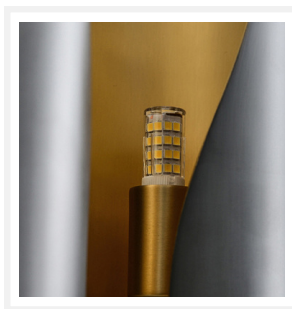

www.zestlighting.com.au