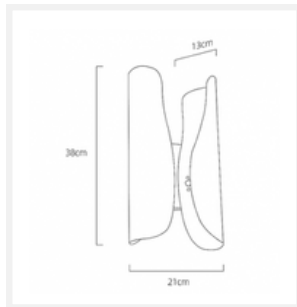

www.zestlighting.com.au