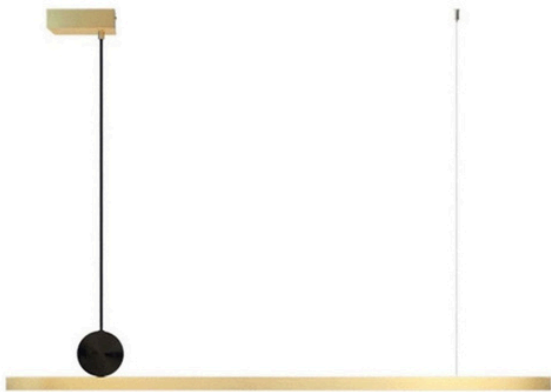

BLACK DOT

LED Brass Linear Pendant Light

PRODUCT DETAILS

- Type: Pendant Light
- Room List / Usage: Bedroom, Dining Room, Kitchen (Indoor)
- Material: Copper, Acrylic
- Colour: Brass

DIMENSIONS

- Length: 1800mm
- Width: 130mm
- Suspension: 1500mm Black and Silver Cord

LAMPING INFORMATION

- Voltage Input: AC 220-240V 50-60Hz
- Max. Wattage: 25W
- Light Source: LED
- Colour Temperature: 4000K
- Ingress Protection (IP Rating): IP20

ADDITIONAL INFORMATION

- Height Adjustable: Yes
- Approvals: SAA
- Care Instructions: Wipe clean with a dry cloth; do not use strong liquid cleaners
- Product Warranty: 12 Months
- Installation by a licensed electrician is required
- Ceiling cap with expansion screws holds up to 4kg