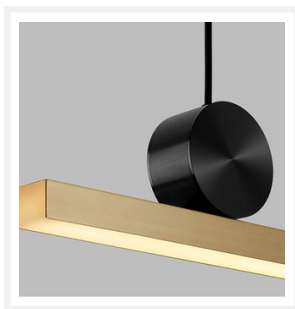

BLACK DOT

LED Brass Linear Pendant Light

PRODUCT DETAILS

- Type: Pendant Light
- Room List / Usage: Bedroom, Dining Room, Kitchen (Indoor)
- Material: Copper, Acrylic
- Colour: Brass

DIMENSIONS

- Length: 1800mm
- Width: 130mm
- Suspension: 1500mm Black and Silver Cord

LAMPING INFORMATION

- Voltage Input: AC 220-240V 50-60Hz
- Max. Wattage: 25W
- Light Source: LED
- Colour Temperature: 4000K
- Ingress Protection (IP Rating): IP20

ADDITIONAL INFORMATION

- Height Adjustable: Yes
- Approvals: SAA
- Care Instructions: Wipe clean with a dry cloth; do not use strong liquid cleaners
- Product Warranty: 12 Months
- Installation by a licensed electrician is required
- Ceiling cap with expansion screws holds up to 4kg