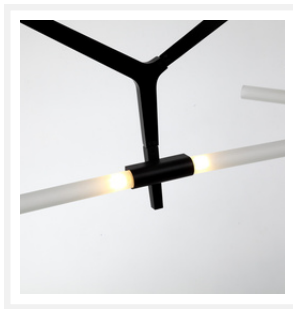

ZEST LIGHTING

Turned **On**

BLACK

Modular System with White Glass Tubes
10 Bulb Chandelier

PRODUCT DETAILS

- Type: Chandelier
- Material: Aluminium, Glass
- Colour: Black, White

DIMENSIONS

- Width: 1150mm
- Height: 840mm
- Canopy Diameter: 100mm
- Suspension: 4 Aluminium Rods
(1 x 150mm, 1 x 250mm, 1 x 350mm,
1 x 450mm)
- Net Weight: 6.8kg

LAMPING INFORMATION

- Voltage Input: 240V
- Max. Wattage: 3W
- Light Source: G9
- Bulb Included: No
- Number of Bulb Sockets: 10
- Ingress Protection (IP Rating): IP20

ADDITIONAL INFORMATION

- Height Adjustable: Yes
- Approvals: SAA
- Care Instructions: Wipe clean with a dry cloth; do not use strong liquid cleaners
- Installation by a licensed electrician is required