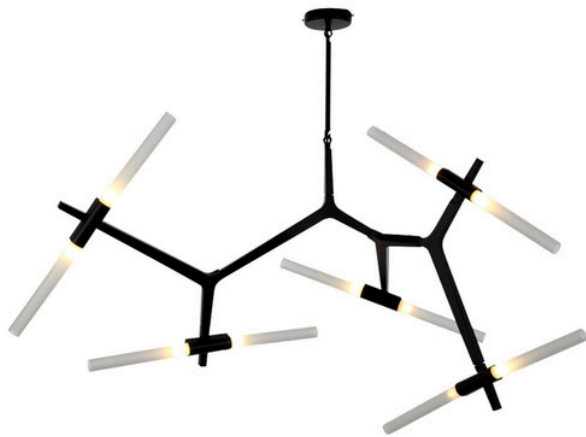

ZEST LIGHTING

Turned **On**

BLACK

Modular System with White Glass Tubes
10 Bulb Chandelier

PRODUCT DETAILS

- Type: Chandelier
- Material: Aluminium, Glass
- Colour: Black, White

DIMENSIONS

- Width: 1150mm
- Height: 840mm
- Canopy Diameter: 100mm
- Suspension: 4 Aluminium Rods
(1 x 150mm, 1 x 250mm, 1 x 350mm,
1 x 450mm)
- Net Weight: 6.8kg

LAMPING INFORMATION

- Voltage Input: 240V
- Max. Wattage: 3W
- Light Source: G9
- Bulb Included: No
- Number of Bulb Sockets: 10
- Ingress Protection (IP Rating): IP20

ADDITIONAL INFORMATION

- Height Adjustable: Yes
- Approvals: SAA
- Care Instructions: Wipe clean with a dry cloth; do not use strong liquid cleaners
- Installation by a licensed electrician is required