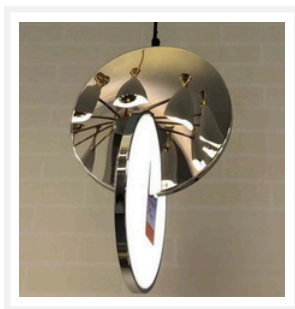

www.zestlighting.com.au