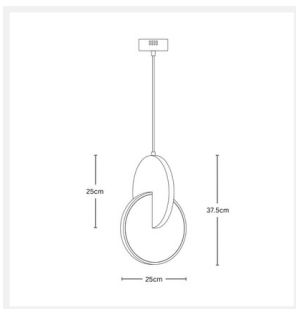

www.zestlighting.com.au