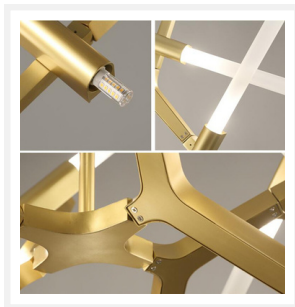

ZEST LIGHTING

Turned On

BRASS

Modular System with White Glass Tubes
10 Bulb Chandelier

PRODUCT DETAILS

- Type: Chandelier
- Material: Aluminium, Glass
- Colour: Brass, White

DIMENSIONS

- Width: 1070mm
- Depth: 910mm
- Height: 940mm
- Canopy Diameter: 100mm
- Suspension: 4 Aluminium Rods
(1 x 150mm, 1 x 250mm, 1 x 350mm,
1 x 450mm)

LAMPING INFORMATION

- Voltage Input: 240V
- Max. Wattage: 3W
- Light Source: G9
- Bulb Included: No
- Number of Bulb Sockets: 10
- Ingress Protection (IP Rating): IP20

ADDITIONAL INFORMATION

- Height Adjustable: Yes
- Approvals: SAA
- Care Instructions: Wipe clean with a dry cloth; do not use strong liquid cleaners
- Installation by a licensed electrician is required