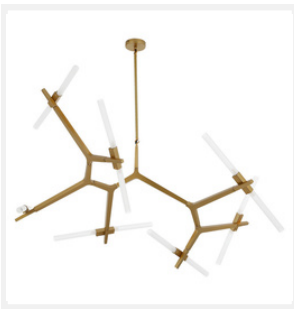

BRASS

Modular System with White Glass Tubes 14 Bulb Chandelier

PRODUCT DETAILS

- Type: Chandelier
- Room List / Usage: Living Room, Lounge, Lobby (Indoor)
- Material: Aluminium, Glass
- Colour: Brass, White

DIMENSIONS

- Fixture Width: 1880mm
- Fixture Projection / Depth: 810cm
- Fixture Height: 530mm
- Canopy Diameter: 120mm
- Net Weight: 13.84kg

LAMPING INFORMATION

- Voltage Input: 240V
- Max. Wattage: 25W
- Light Source: G9
- Bulb Included: No
- Number of Bulb Sockets: 14
- Ingress Protection (IP Rating): IP20