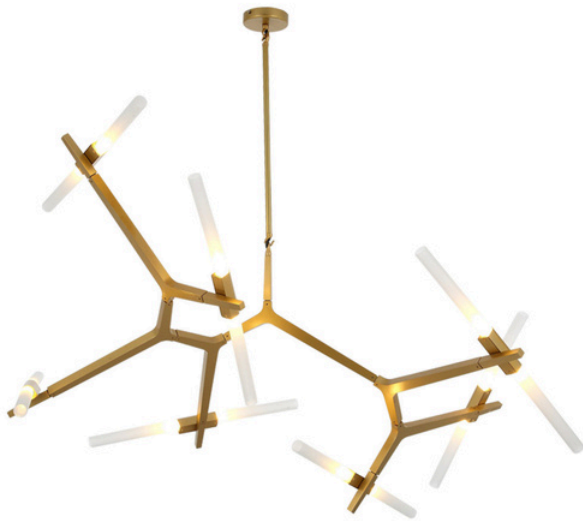

BRASS

Modular System with White Glass Tubes 14 Bulb Chandelier

PRODUCT DETAILS

- Type: Chandelier
- Room List / Usage: Living Room, Lounge, Lobby (Indoor)
- Material: Aluminium, Glass
- Colour: Brass, White

DIMENSIONS

- Fixture Width: 1880mm
- Fixture Projection / Depth: 810cm
- Fixture Height: 530mm
- Canopy Diameter: 120mm
- Net Weight: 13.84kg

LAMPING INFORMATION

- Voltage Input: 240V
- Max. Wattage: 25W
- Light Source: G9
- Bulb Included: No
- Number of Bulb Sockets: 14
- Ingress Protection (IP Rating): IP20