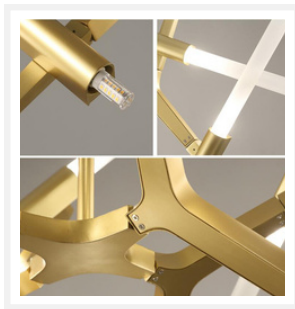

BRASS

Modular System with White Glass Tubes 14 Bulb Chandelier

PRODUCT DETAILS

- Type: Chandelier
- Room List / Usage: Living Room, Lounge, Lobby (Indoor)
- Material: Aluminium, Glass
- Colour: Brass, White

DIMENSIONS

- Fixture Width: 1880mm
- Fixture Projection / Depth: 810cm
- Fixture Height: 530mm
- Canopy Diameter: 120mm
- Net Weight: 13.84kg

LAMPING INFORMATION

- Voltage Input: 240V
- Max. Wattage: 25W
- Light Source: G9
- Bulb Included: No
- Number of Bulb Sockets: 14
- Ingress Protection (IP Rating): IP20