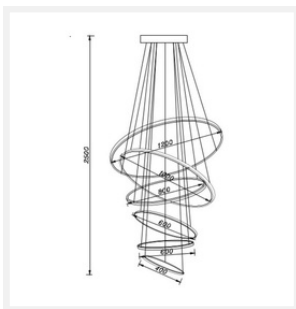

www.zestlighting.com.au