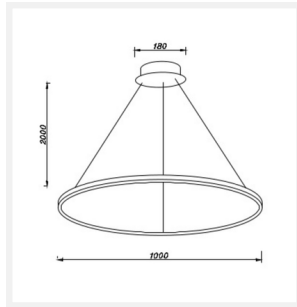

ADDITIONAL INFORMATION

- Height Adjustable: Yes
- Approvals: SAA

www.zestlighting.com.au