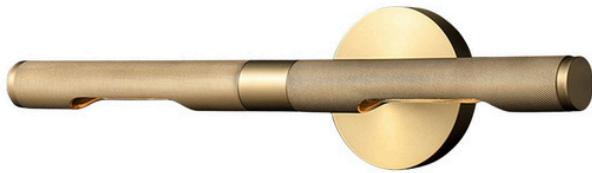

BRASS

Slim Round Tube Functional Picture Wall Light

PRODUCT DETAILS

- Type: Wall Light
- Room List / Usage: Art Gallery, Bedroom, Hallway (Indoor)
- Material: Brass
- Colour: Brass
- Shade Shape: Tube
-

DIMENSIONS

- Overall Width: 460mm
- Overall Projection / Depth: 90mm
- Overall Height: 120mm
- Backplate Diameter: 120mm
- Backplate Projection / Depth: 20mm

LAMPING INFORMATION

- Voltage Input: 240V
- Max. Wattage: 60W
- Light Source: E14 (Small Edison Screw)
- Bulb Included: No
- Number of Bulb Sockets: 2
- Dimmable: Yes
- Ingress Protection (IP Rating): IP20

ADDITIONAL INFORMATION

- Approvals: SAA
- Recommended Bulb Type: T125 (Diameter 20mm x Height 125mm)
- Care Instructions: Wipe clean with a dry cloth; do not use strong liquid cleaners

www.zestlighting.com.au