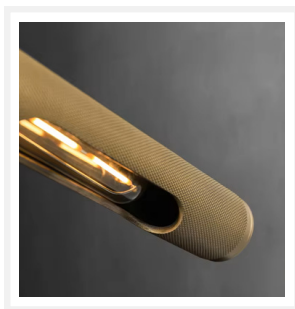

www.zestlighting.com.au