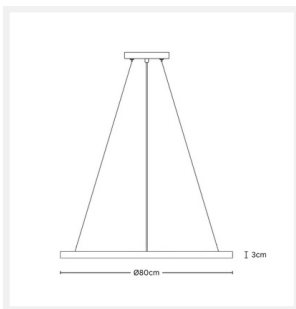

ZEST LIGHTING

Turned **On**

BRUSHED

Golden Ring Down LED Pendant Light

PRODUCT DETAILS

- Type: Pendant Light / Chandelier
- Room List / Usage: Dining Room, Entryway, Living Room (Indoor)
- Material: Aluminium, Acrylic
- Colour: Brushed Gold
- Shade Shape: Ring

DIMENSIONS

- Ring Diameter: 1000mm
- Ring Height: 30mm
- Canopy Diameter: 200mm
- Canopy Height: 40mm
- Suspension: 2000mm Cables
- Net Weight: 1.9kg

LAMPING INFORMATION

- Voltage Input: 240V
- Max. Wattage: 32W
- Light Source: Integrated LED
- Colour Temperature: 3000K (Warm White)
- Lumens Output: 80lm/W
- Colour Rendering Index (CRI): >80
- Dimmable: Yes
- Ingress Protection (IP Rating): IP20