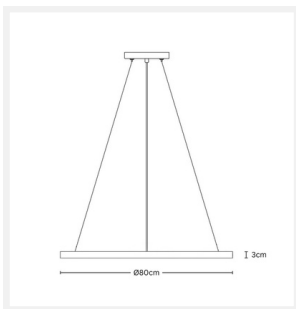

ZEST LIGHTING

Turned **On**

BRUSHED

Golden Ring Down LED Pendant Light

PRODUCT DETAILS

- Type: Pendant Light / Chandelier
- Room List / Usage: Dining Room, Entryway, Living Room (Indoor)
- Material: Aluminium, Acrylic
- Colour: Brushed Gold
- Shade Shape: Ring

DIMENSIONS

- Ring Diameter: 800mm
- Ring Height: 30mm
- Canopy Diameter: 200mm
- Canopy Height: 40mm
- Suspension: 2000mm Cables
- Net Weight: 1.3kg

LAMPING INFORMATION

- Voltage Input: 240V
- Max. Wattage: 29W
- Light Source: Integrated LED
- Colour Temperature: 3000K (Warm White)
- Lumens Output: 80lm/W
- Colour Rendering Index (CRI): >80
- Dimmable: Yes
- Ingress Protection (IP Rating): IP20