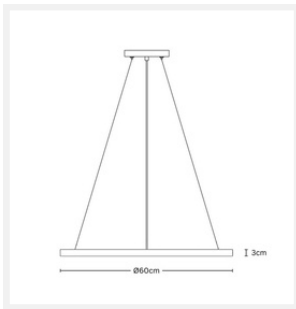

ZEST LIGHTING

Turned **On**

BRUSHED

Golden Ring Down LED Pendant Light

PRODUCT DETAILS

- Type: Pendant Light / Chandelier
- Room List / Usage: Dining Room, Entryway, Living Room (Indoor)
- Material: Aluminium, Acrylic
- Colour: Brushed Gold
- Shade Shape: Ring

DIMENSIONS

- Ring Diameter: 600mm
- Ring Height: 30mm
- Canopy Diameter: 200mm
- Canopy Height: 40mm
- Suspension: 2000mm Cables
- Net Weight: 1.1kg

LAMPING INFORMATION

- Voltage Input: 240V
- Max. Wattage: 24.5W
- Light Source: Integrated LED
- Colour Temperature: 3000K (Warm White)
- Lumens Output: 80lm/W
- Colour Rendering Index (CRI): >80
- Dimmable: Yes
- Ingress Protection (IP Rating): IP20