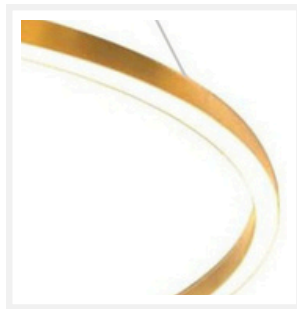

ZEST LIGHTING

Turned **On**

BRUSHED

Golden Ring Down LED Pendant Light

PRODUCT DETAILS

- Type: Pendant Light / Chandelier
- Room List / Usage: Dining Room, Entryway, Living Room (Indoor)
- Material: Aluminium, Acrylic
- Colour: Brushed Gold
- Shade Shape: Ring

DIMENSIONS

- Ring Diameter: 600mm
- Ring Height: 30mm
- Canopy Diameter: 200mm
- Canopy Height: 40mm
- Suspension: 2000mm Cables
- Net Weight: 1.1kg

LAMPING INFORMATION

- Voltage Input: 240V
- Max. Wattage: 24.5W
- Light Source: Integrated LED
- Colour Temperature: 3000K (Warm White)
- Lumens Output: 80lm/W
- Colour Rendering Index (CRI): >80
- Dimmable: Yes
- Ingress Protection (IP Rating): IP20