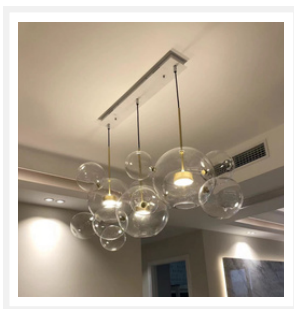

ZEST LIGHTING

Turned **On**

BUBBLES

14 Ball Clear Glass LED Feature Cluster
Pendant Light – Linear

www.zestlighting.com.au

PRODUCT DETAILS

- Type: Pendant Light
- Material: Aluminium, Glass
- Colour: Gold, Clear
- Shade Shape: Globe / Round Ball / Orb
- Canopy Shape: Linear / Rectangle

DIMENSIONS

- Fixture Length: 1190mm
- Fixture Width: 580mm
- Fixture Height: 840mm
- Suspension: 2500mm Textile Cables

LAMPING INFORMATION

- Voltage Input: 240V
- Max. Wattage: 18W
- Light Source: Integrated LED
- Colour Temperature: 3000K
- Lumens Output: 1500lm
- Colour Rendering Index (CRI): >90
- Dimmable: No
- Ingress Protection (IP Rating): IP20

ADDITIONAL INFORMATION

- Height Adjustable: Yes
- Approvals: SAA
- Fixture dimensions are measured when all glass orbs are attached