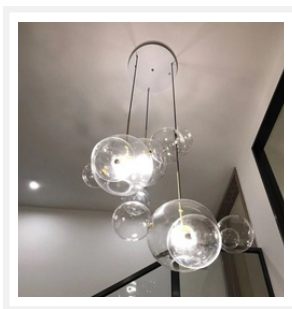

ZEST LIGHTING

Turned **On**

BUBBLES

14 Ball Clear Glass LED Feature Cluster
Pendant Light – Round

www.zestlighting.com.au

PRODUCT DETAILS

- Type: Pendant Light
- Material: Aluminium, Glass
- Colour: Gold, Clear
- Shade Shape: Globe / Round Ball / Orb
- Canopy Shape: Round

DIMENSIONS

- Suspension: 3 Textile Cables
(1 x 2000mm, 1 x 3000mm, 1 x 4000mm)
- Fixture dimensions are measured when all glass orbs are attached

LAMPING INFORMATION

- Voltage Input: 240V
- Max. Wattage: 18W
- Light Source: Integrated LED
- Colour Temperature: 3000K
- Lumens Output: 1500lm
- Colour Rendering Index (CRI): >90
- Dimmable: No
- Ingress Protection (IP Rating): IP20