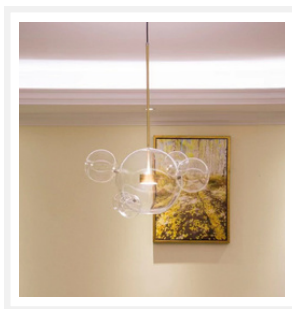

www.zestlighting.com.au