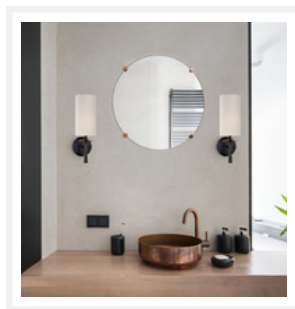

www.zestlighting.com.au