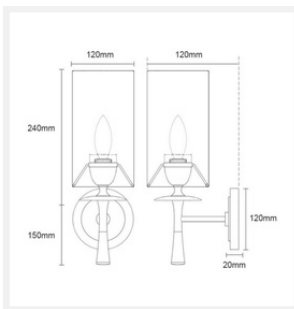

www.zestlighting.com.au