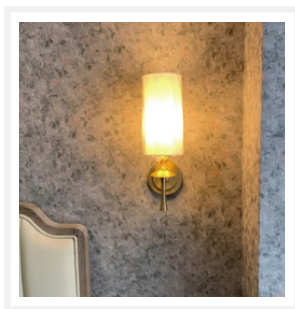

www.zestlighting.com.au