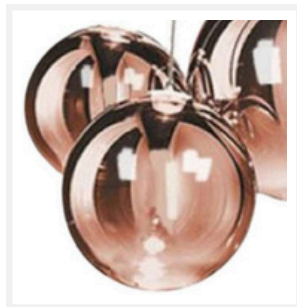

# ZEST LIGHTING

Turned **On**

## CHERRY

3 Light Copper Glass Cluster Pendant Light

### PRODUCT DETAILS

- Type: Pendant Light
- Room List / Usage: Bedroom, Dining Room, Kitchen (Indoor)
- Material: Iron, Glass
- Colour: Chrome, Copper
- Shape: Round / Sphere

### DIMENSIONS

- Glass Ball Diameters:
  - 1 x 110mm
  - 1 x 140mm
  - 1 x 180mm
- Suspension: 2000mm Cord