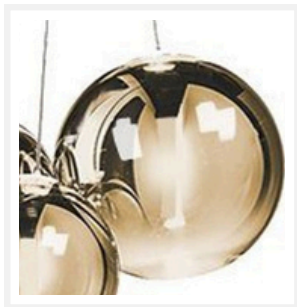

## CHERRY

3 Light Gold Glass Cluster Pendant Light

### PRODUCT DETAILS

- Type: Pendant Light
- Material: Iron, Glass
- Colour: Chrome, Gold
- Shade Shape: Round Ball / Sphere

### DIMENSIONS

- Glass Ball Diameter:
  - 1 x 110mm
  - 1 x 140mm
  - 1 x 180mm
- Canopy Diameter: 100mm
- Suspension: 2000mm Cord
- Net Weight: 1.2kg