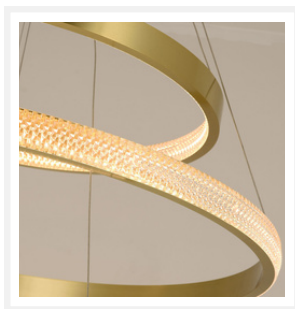

# ZEST LIGHTING

Turned **On**

## CIRQUE

Gold Three Rings LED Pendant Light

### PRODUCT DETAILS

- Type: Pendant Light
- Material: Aluminium, Acrylic
- Colour: Gold
- Shade Shape: Ring

### DIMENSIONS

- Ring Diameter:
  - 1 x 400mm
  - 1 x 600mm
  - 1 x 800mm