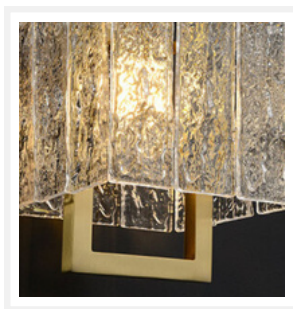

ZEST LIGHTING

Turned **On**

CLARA

Clear Glass Brass Wall Light

PRODUCT DETAILS

- Type: Wall Light
- Room List / Usage: Bedroom, Stairway, Hallway (Indoor)
- Material: Brass, Glass
- Colour: Brass, Clear

DIMENSIONS

- Width: 210mm
- Projection / Depth: 160mm
- Height: 390mm

LAMPING INFORMATION

- Voltage Input: 240V
- Max. Wattage: 60W
- Light Source: E14 (Small Edison Screw)
- Bulb Included: No
- Number of Bulb Sockets: 1
- Dimmable: Yes
- Ingress Protection (IP Rating): IP20