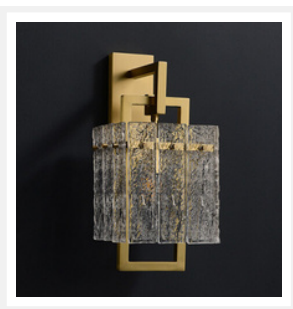

ZEST LIGHTING

Turned **On**

CLARA

Clear Glass Brass Wall Light

PRODUCT DETAILS

- Type: Wall Light
- Room List / Usage: Bedroom, Stairway, Hallway (Indoor)
- Material: Brass, Glass
- Colour: Brass, Clear

DIMENSIONS

- Width: 210mm
- Projection / Depth: 160mm
- Height: 390mm

LAMPING INFORMATION

- Voltage Input: 240V
- Max. Wattage: 60W
- Light Source: E14 (Small Edison Screw)
- Bulb Included: No
- Number of Bulb Sockets: 1
- Dimmable: Yes
- Ingress Protection (IP Rating): IP20