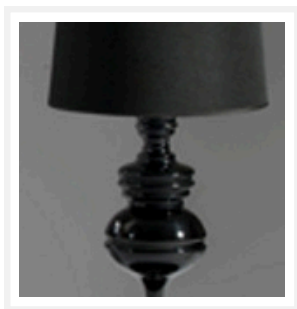

ZEST LIGHTING

Turned **On**

CLASSIC

Shaped Base with Conical Shade Black
Floor Lamp

PRODUCT DETAILS

- Type: Floor Lamp
- Room List / Usage: Bedroom, Lobby, Lounge (Indoor)
- Material: Metal, PVC
- Colour: Black
- Shade Shape: Horn

DIMENSIONS

- Diameter: 330mm
- Height: 1700mm

LAMPING INFORMATION

- Voltage Input: 240V
- Bulb Included: No
- Number of Bulb Sockets: 1
- Ingress Protection (IP Rating): IP20

ADDITIONAL INFORMATION

- Approvals: SAA
- Care Instructions: Wipe clean with a dry cloth; do not use strong liquid cleaners
- Product Warranty: 12 Months
- Featuring automobile paint backin