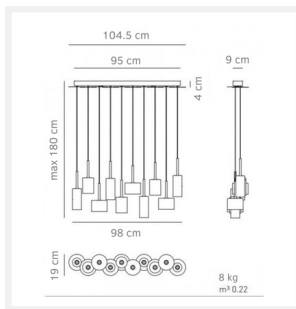

ZEST LIGHTING

Turned **On**

CLEAR GLASS

Chrome Metal 10 Light Linear Pendant Chandelier

PRODUCT DETAILS

- Type: Pendant Light / Chandelier
- Material: Iron, Glass
- Colour: Chrome, Clear

DIMENSIONS

- Overall Size: Length 980mm x Width 190mm x Height 1200mm
- Canopy Size: Length 950mm x Width 90mm x Height 40mm
- Suspension: 1800mm Cord
- Net Weight: 8kg

LAMPING INFORMATION

- Voltage Input: 240V
- Max. Wattage: 2W
- Light Source: G4
- Bulb Included: No
- Number of Bulb Sockets: 10
- Dimmable: Yes
- Ingress Protection (IP Rating): IP20

ADDITIONAL INFORMATION

- Care Instructions: Wipe clean with a dry cloth; do not use strong liquid cleaner
- Installation by a licensed electrician is required

www.zestlighting.com.au