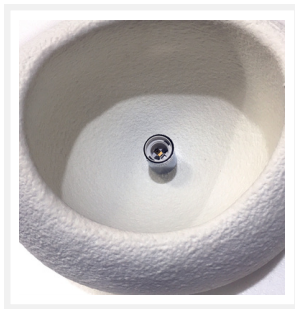

ZEST LIGHTING

Turned **On**

CLOUD

Grey Nordic Pendant Light

PRODUCT DETAILS

- Type: Pendant Light
- Room List / Usage: Living Room, Dining Room, Hallway (Indoor)
- Material: Iron, Fiber Glass
- Colour: Textured Grey

DIMENSIONS

- Available in the Following Fixture Sizes:
 - Small: Width 260mm x Depth 290mm x Height 210mm
 - Medium: Width 370mm x Depth 430mm x Height 290mm
 - Large: Width 470mm x Depth 610mm x Height 400mm
 - Extra Large: Width 640mm x Depth 790mm x Height 480mm