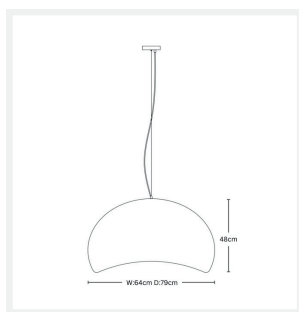

www.zestlighting.com.au