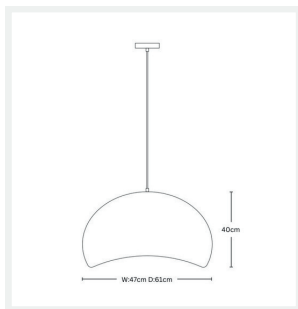

www.zestlighting.com.au