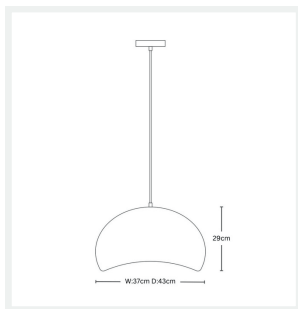

www.zestlighting.com.au