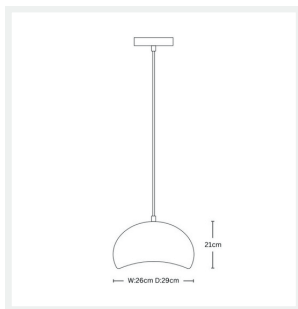

www.zestlighting.com.au