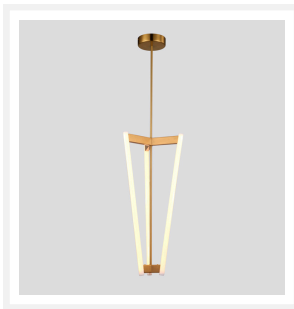

# ZEST LIGHTING

Turned **On**

## CROWN

Brass and White LED Pendant Light

### PRODUCT DETAILS

- Type: Pendant Light
- Room List / Usage: Bedroom, Lounge, Office (Indoor)
- Material: Metal, Acrylic
- Colour: Brass / Gold, White

### DIMENSIONS

- Diameter: 350mm
- Height: 700mm