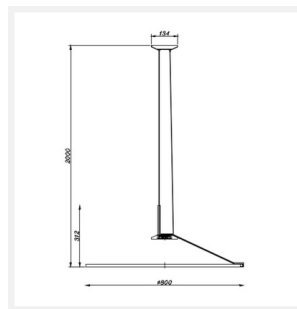

ZEST LIGHTING

Turned **On**

DAWN

Matt Gold LED Pendant

PRODUCT DETAILS

- Type: Pendant Light
- Room List / Usage: Living Room, Lounge, Lobby (Indoor)
- Material: Metal, Iron
- Colour: Plated Matt Gold
- Shape: Ring

DIMENSIONS

- Available in the Following Sizes:
  - Small: Diameter 620mm x Height 182mm
  - Medium: Diameter 800mm x Height 312mm
- Canopy Size: Diameter 134mm
- Suspension: 1500mm Cable
- Net Weight: 1.86kg (Small), 2.23kg (Medium)

LAMPING INFORMATION

- Voltage Input: 240V
- Max. Wattage: 26W (Small), 28W (Medium)
- Light Source: Integrated LED
- Colour Temperature: 3000K (Warm White)
- Lumens Output: 2080lm (Small), 2240lm (Medium)
- Ingress Protection (IP Rating): IP20

ADDITIONAL INFORMATION

- Height Adjustable: Yes
- Approvals: SAA

www.zestlighting.com.au