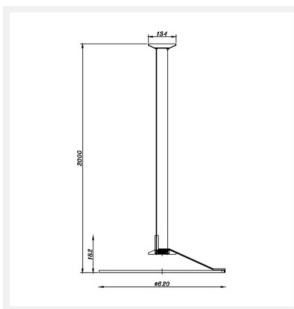

ZEST LIGHTING

Turned **On**

DAWN

Matt Gold LED Pendant

PRODUCT DETAILS

- Type: Pendant Light
- Room List / Usage: Living Room, Lounge, Lobby (Indoor)
- Material: Metal, Iron
- Colour: Plated Matt Gold
- Shape: Ring

DIMENSIONS

- Available in the Following Sizes:
  - Small: Diameter 620mm x Height 182mm
  - Medium: Diameter 800mm x Height 312mm
- Canopy Size: Diameter 134mm
- Suspension: 1500mm Cable
- Net Weight: 1.86kg (Small), 2.23kg (Medium)

LAMPING INFORMATION

- Voltage Input: 240V
- Max. Wattage: 26W (Small), 28W (Medium)
- Light Source: Integrated LED
- Colour Temperature: 3000K (Warm White)
- Lumens Output: 2080lm (Small), 2240lm (Medium)
- Ingress Protection (IP Rating): IP20

ADDITIONAL INFORMATION

- Height Adjustable: Yes
- Approvals: SAA

www.zestlighting.com.au