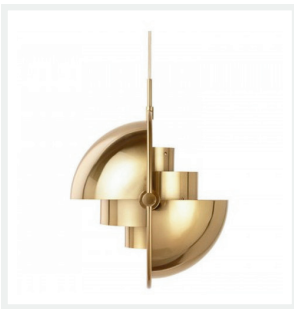

ZEST LIGHTING

Turned **On**

DOME

Geometric Gold Danish Pendant Light

PRODUCT DETAILS

- Type: Pendant Light
- Room List / Usage: Dining Room, Kitchen, Bedroom (Indoor)
- Material: Metal
- Colour: Gold / Brass

DIMENSIONS

- Diameter: 400mm
- Height: 430mm

LAMPING INFORMATION

- Voltage Input: 240V
- Max. Wattage: 40W
- Light Source: E27
- Bulb Included: No
- Number of Bulb Sockets: 1
- Ingress Protection (IP Rating): IP20