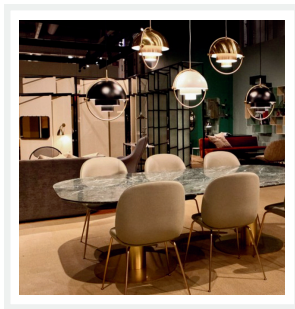

ZEST LIGHTING

Turned **On**

DOME

Geometric Gold Danish Pendant Light

PRODUCT DETAILS

- Type: Pendant Light
- Room List / Usage: Dining Room, Kitchen, Bedroom (Indoor)
- Material: Metal
- Colour: Gold / Brass