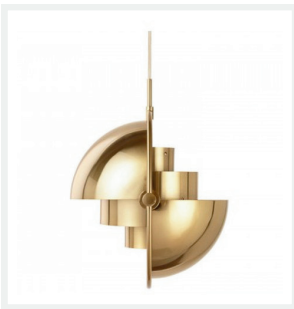

# ZEST LIGHTING

Turned **On**

## DOME

Geometric Gold Danish Pendant Light

### PRODUCT DETAILS

- Type: Pendant Light
- Room List / Usage: Dining Room, Kitchen, Bedroom (Indoor)
- Material: Metal
- Colour: Gold / Brass

### DIMENSIONS

- Diameter: 380mm
- Height: 470mm