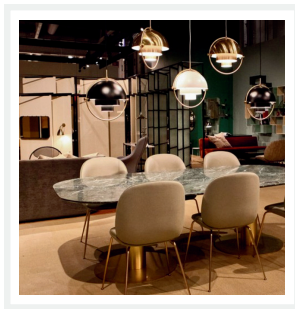

ZEST LIGHTING

Turned **On**

DOME

Geometric Gold Danish Pendant Light

PRODUCT DETAILS

- Type: Pendant Light
- Room List / Usage: Dining Room, Kitchen, Bedroom (Indoor)
- Material: Metal
- Colour: Gold / Brass

DIMENSIONS

- Diameter: 380mm
- Height: 470mm

LAMPING INFORMATION

- Voltage Input: 240V
- Max. Wattage: 40W
- Light Source: E27
- Bulb Included: No
- Number of Bulb Sockets: 1
- Dimmable: Yes
- Ingress Protection (IP Rating): IP20

ADDITIONAL INFORMATION

- Height Adjustable: Yes
- Approvals: SAA
- Care Instructions: Wipe clean with a dry cloth; do not use strong liquid cleaners

www.zestlighting.com.au