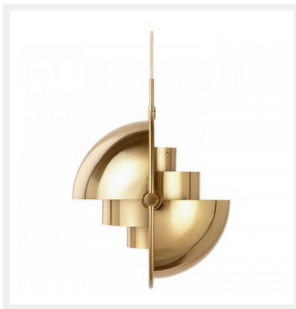

ZEST LIGHTING

Turned **On**

DOME

Geometric Gold Danish Pendant Light

PRODUCT DETAILS

- Type: Pendant Light
- Room List / Usage: Dining Room, Kitchen, Bedroom (Indoor)
- Material: Metal
- Colour: Gold / Brass

DIMENSIONS

- Diameter: 280mm
- Height: 350mm

LAMPING INFORMATION

- Voltage Input: 240V
- Max. Wattage: 40W
- Light Source: E27
- Bulb Included: No
- Number of Bulb Sockets: 1
- Dimmable: Yes
- Ingress Protection (IP Rating): IP20