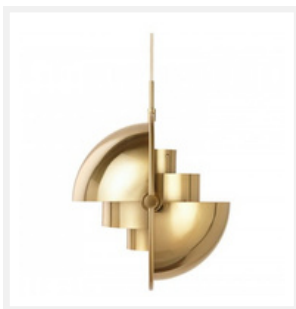

www.zestlighting.com.au