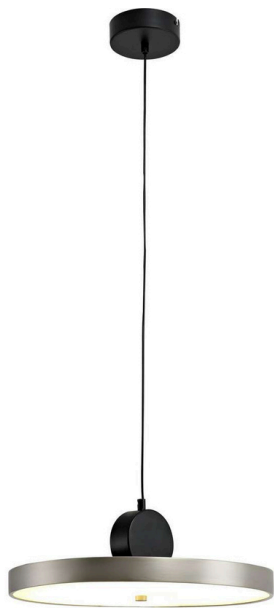

ZEST LIGHTING

Turned On

DOT BLACK

Silver LED Pendant Light

PRODUCT DETAILS

- Type: Pendant Light
- Room List / Usage: Dining Room, Kitchen, Hallway (Indoor)
- Material: Stainless Steel
- Colour: Black, Silver

DIMENSIONS

- Diameter: 400mm
- Height: 130mm
- Suspension: Cable

LAMPING INFORMATION

- Voltage Input: 240V
- Light Source: Integrated LED
- Colour Temperature: 3000K (Warm White)
- Ingress Protection (IP Rating): IP20

ADDITIONAL INFORMATION

- Height Adjustable: Yes
- Approvals: CE, SAA
- Care Instructions: Wipe clean with a dry cloth; do not use strong liquid cleaners
- Product Warranty: 12 Months
- Installation by a licensed electrician is required
- Brand: Zest Lighting