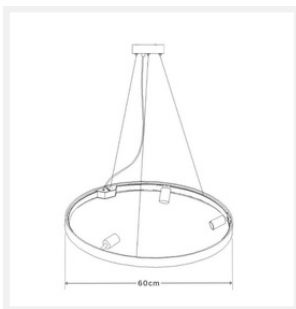

ZEST LIGHTING

Turned **On**

DUNE

3 Light Black Ring Pendant

PRODUCT DETAILS

- Type: Pendant Light
- Room List / Usage: Dining Room, Kitchen, Office (Indoor)
- Material: Metal, Acrylic
- Colour: Matt Black
- Brand: Zest Lighting
- Collection: Dune
- Frame Shape: Ring

DIMENSIONS

- Diameter: 600mm
- Suspension: 2000mm Cable
- Net Weight: 2kg

LAMPING INFORMATION

- Voltage Input: 240V
- Max. Wattage: 37W
- Light Source: Integrated LED
- Colour Temperature: 3000K (Warm White)
- Lumens Output: 2960lm
- Dimmable: No
- Ingress Protection (IP Rating): IP20