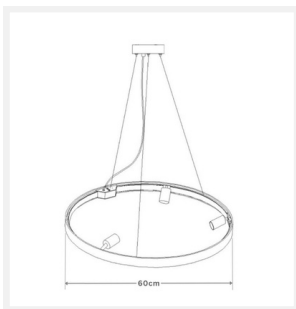

www.zestlighting.com.au