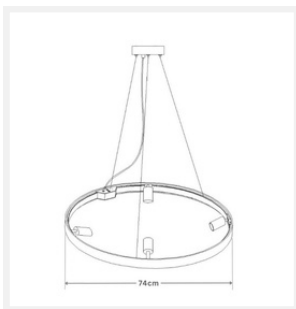

ZEST LIGHTING

Turned **On**

DUNE

4 Light Black Ring Pendant

PRODUCT DETAILS

- Type: Pendant Light
- Room List / Usage: Dining Room, Kitchen, Office (Indoor)
- Material: Metal, Acrylic
- Colour: Matt Black
- Brand: Zest Lighting
- Collection: Dune
- Frame Shape: Ring

DIMENSIONS

- Diameter: 740mm
- Suspension: 2000mm Cable
- Net Weight: 2.4kg

LAMPING INFORMATION

- Voltage Input: 240V
- Max. Wattage: 48W
- Light Source: Integrated LED
- Colour Temperature: 3000K (Warm White)
- Lumens Output: 3840lm
- Dimmable: No
- Ingress Protection (IP Rating): IP20