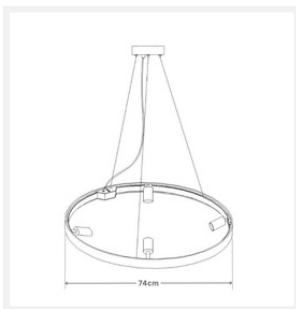

www.zestlighting.com.au