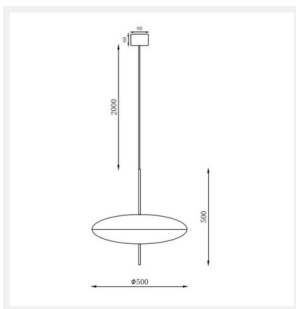

www.zestlighting.com.au