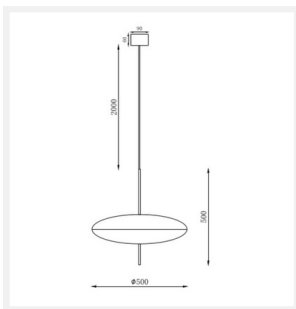

ZEST LIGHTING

Turned **On**

ECLIPSE

Horizontal White Pendant Light

PRODUCT DETAILS

- Type: Pendant Light
- Room List / Usage: Bedroom, Living Room, Dining Room (Indoor)
- Material: Iron, Acrylic
- Colour: White
- Brand: Zest Lighting
- Collection: Eclipse

DIMENSIONS

- Overall Height: 2560mm
- Fixture Size: Diameter 500mm x Height 500mm
- Canopy Size: Width 90mm x Height 60mm
- Suspension: 2000mm Cable

LAMPING INFORMATION

- Voltage Input: 240V
- Light Source: E27 (Edison Screw)
- Bulb Included: No
- Number of Bulb Sockets: 3
- Dimmable: Globe Dependent
- Ingress Protection (IP Rating): IP20

ADDITIONAL INFORMATION

- Height Adjustable: Yes
- Approvals: SAA
- Care Instructions: Wipe clean with a dry cloth; do not use strong liquid cleaners
- Installation by a licensed electrician is required

www.zestlighting.com.au