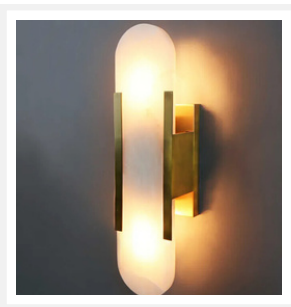

www.zestlighting.com.au