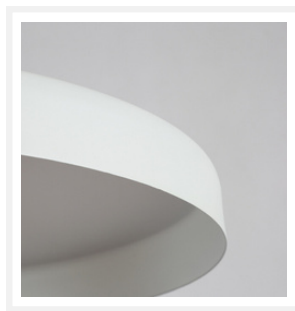

ZEST LIGHTING

Turned **On**

ELECTRA

White Disc Saucer Pendant

PRODUCT DETAILS

- Type: Pendant Light
- Room List / Usage: Dining Room, Kitchen, Hallway (Indoor)
- Material: Iron
- Colour: Matt White

DIMENSIONS

- Available in the Following Sizes:
 - Small: Diameter 350mm
 - Large: Diameter 600mm
- Canopy Diameter: 100mm
- Suspension: 1500mm Cord

LAMPING INFORMATION

- Voltage Input: 240V
- Max. Wattage: 40W
- Light Source: E27 (Edison Screw)
- Bulb Included: No
- Number of Bulb Sockets: 1
- Dimmable: Yes
- Ingress Protection (IP Rating): IP20