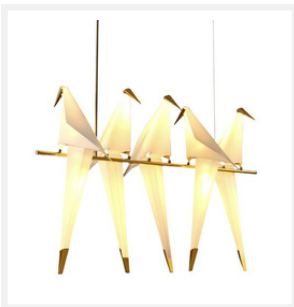

ZEST LIGHTING

Turned **On**

FIVE BIRDS

White Gold Linear Pendant Light

IP20

CRI
+90

LED

PRODUCT DETAILS

- Type: Pendant Light
- Room List / Usage: Dining Room, Lounge, Lobby (Indoor)
- Material: Metal, PC
- Colour: Gold, White

DIMENSIONS

- Width: 1120mm
- Projection / Depth: 450mm
- Height: 530mm

LAMPING INFORMATION