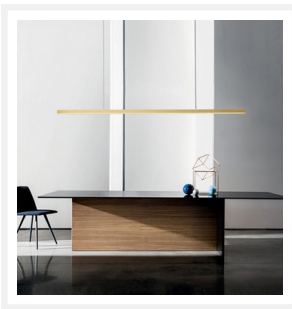

www.zestlighting.com.au

ADDITIONAL INFORMATION

- Height Adjustable: Yes
- Approvals: SAA
- Care Instructions: Wipe clean with a dry cloth; do not use strong liquid cleaners