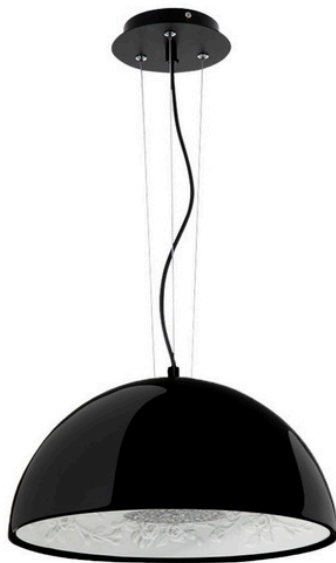

# ZEST LIGHTING

Turned **On**

## FLORAL

Hemispherical Decorative Pendant Lamp –  
Gloss Black

### PRODUCT DETAILS

- Type: Pendant Light
- Room List / Usage: Dining Room, Hallway, Lobby (Indoor)
- Material: Metal, Polyresin, Glass
- Colour: Gloss Black, White
- Shape: Half Sphere / Dome

### DIMENSIONS

- Available in the Following Shade Sizes:
  - Small: Diameter 400mm x Height 210mm
  - Medium: Diameter 600mm x Height 300mm
  - Large: Diameter 900mm x Height 450mm
- Suspension: 1200mm Cables